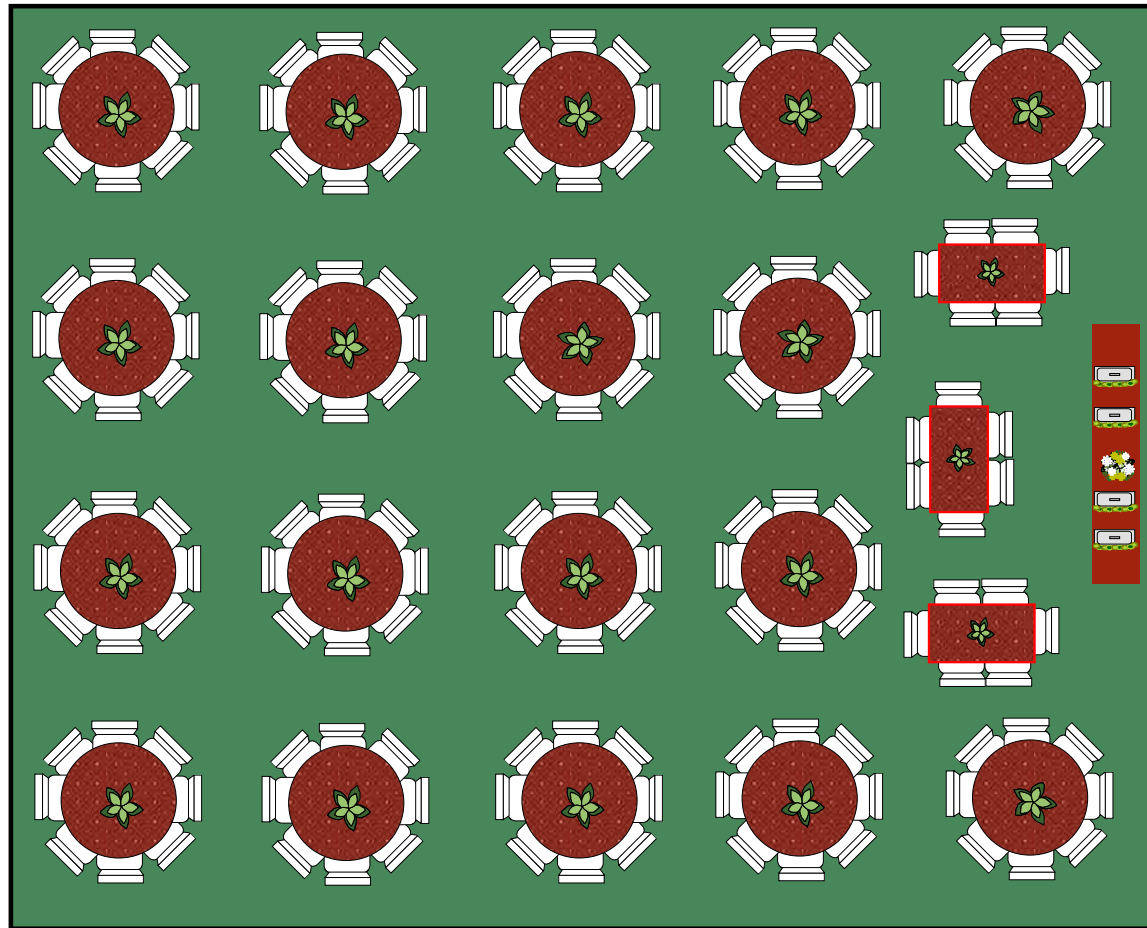

40' x 50' Banquet seating floor plan

162 Seating capacity with buffet line shown
167 maximum banquet seating capacity